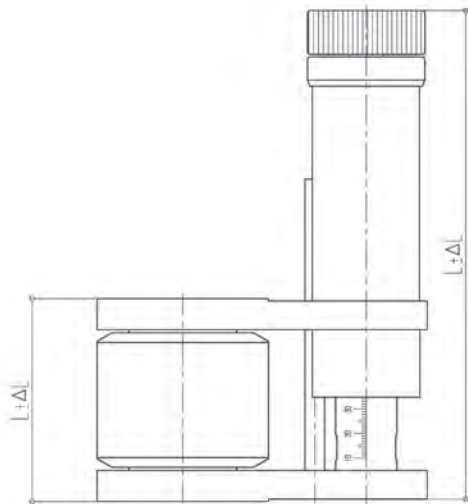

Z-Only Transporter

Code	Flange	Travel length
ICF70-LMT	ICF70	Customized
ICF114-LMT	ICF114	Customized

- Clear bore through bellows
- Installing direction free
- UHV use
- Easy adjustment
- Baking temperature:  $\leq 200^{\circ}\text{C}$
- Customized design and manufacture