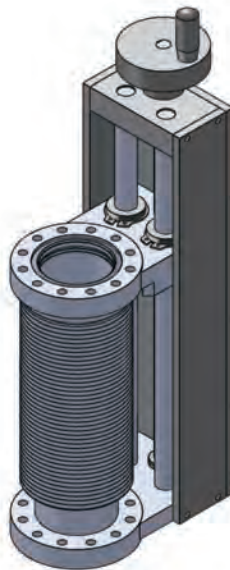

High Precision Z-Only Transporter

Code	Flange	Travel length
ICF34-HP-LMT	ICF34	Customized
ICF70-HP-LMT	ICF70	Customized
ICF114-HP-LMT	ICF114	Customized
ICF152-HP-LMT	ICF152	Customized

- Clear bore through bellows
- Wide travel range
- Installing direction free
- High precision
- UHV use
- Easy adjustment
- Baking temperature: $\leq 200^{\circ}\text{C}$
- Customized design and manufacture