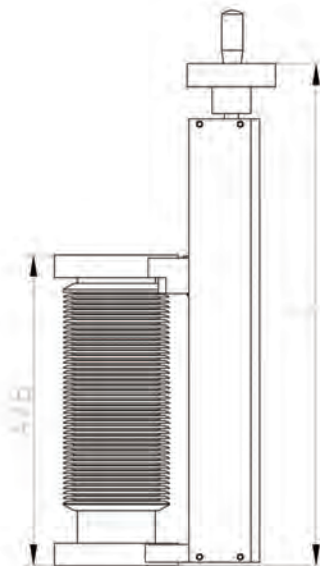

High Precision Z-Only Transporter

Code	Flange	Travel length
ICF34-HP-LMT	ICF34	Customized
ICF70-HP-LMT	ICF70	Customized
ICF114-HP-LMT	ICF114	Customized
ICF152-HP-LMT	ICF152	Customized

- Clear bore through bellows
- Wide travel range
- Installing direction free
- High precision
- UHV use
- Easy adjustment
- Baking temperature: $\leq 200^{\circ}\text{C}$
- Customized design and manufacture